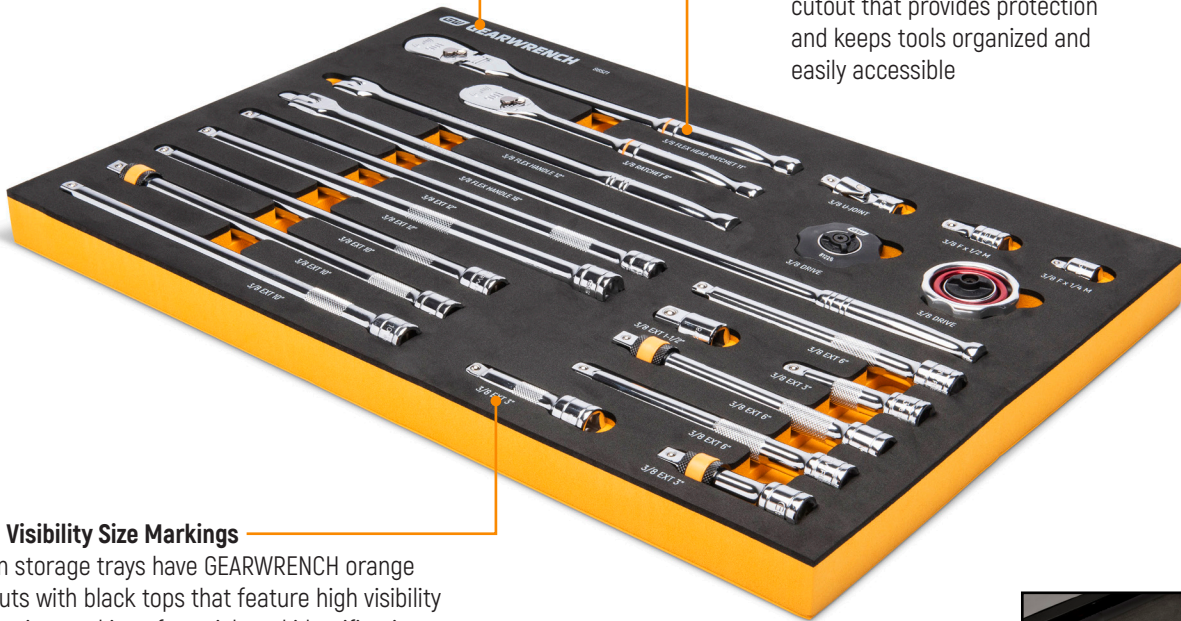

Precut Nested Tool Storage

Each tool nests in a laser-formed cutout that provides protection and keeps tools organized and easily accessible

High Visibility Size Markings

Foam storage trays have GEARWRENCH orange cutouts with black tops that feature high visibility white size markings for quick tool identification

PRE-CUT
FOAM STORAGE

OIL & SOLVENT
RESISTANT

HIGH VIS
MARKINGS

Each set's tray is sized to fit a range of tool storage units

X-Tra Small
Modular Set

Small
Modular Set

Medium
Modular Set

Large
Modular Set