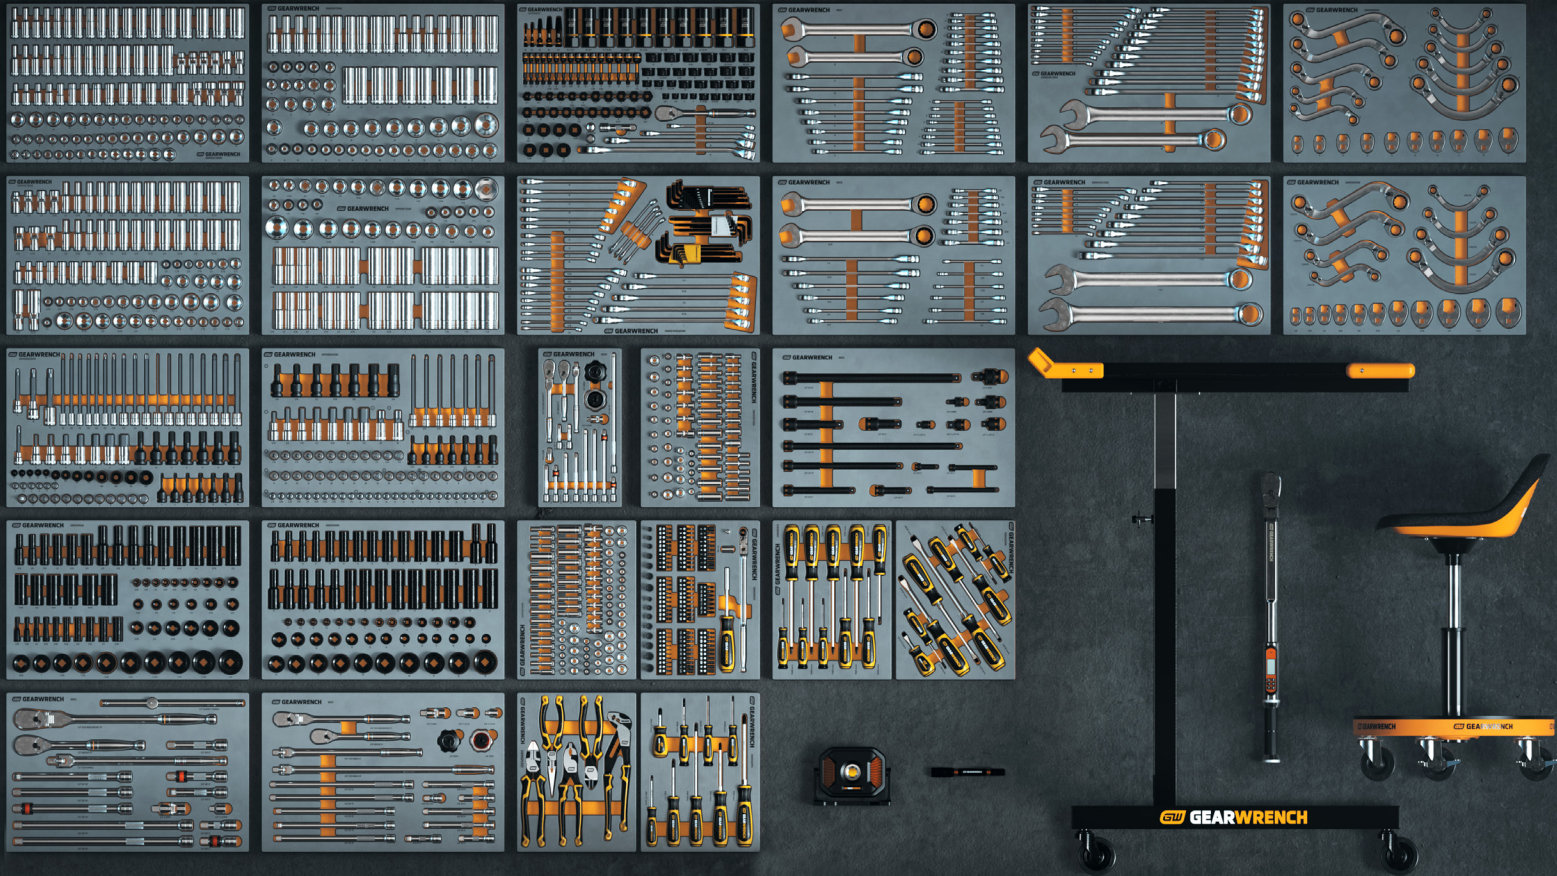

GEARWRENCH

FORGE AHEAD

MEGAMOD MASTER TECHNICIAN SETS

Includes: 1268 Piece, 1024 Piece, 873 Piece,
791 Piece & 614 Piece MEGAMOD Sets and Foam Modular Sets

GEARWRENCH MEGAMOD

WE KNOW WHAT YOU VALUE.

Introducing MEGAMODS: Tool sets built around what you need and want. Each set has been individually curated to contain the right tools for the job, organized in the most efficient way possible.

MEGAMOD1268

1268 Pc. MEGAMOD
Master Technician Set

Tool Storage		Product Type		Product Type	
72" 18-Drawer GSX Rolling Tool Cabinet		Sockets - 6 Point Flex	36	Bolt Biter Extraction Sockets	28
33" 4-Drawer GSX Tool Cart		Sockets - 6 Point Mid-length	48	Bolt Biter Deep Impact Sockets	10
27 Silver Premium Modular Trays Included		Sockets - 6 Point Stubby	49	Bolt Biter Wrench Inserts	30
		Universal Spark Plug Sockets	2	Bolt Biter Nut Extractors	16
		Bit Holder Socket	1	Bolt Biter Screw Extractors	5
		Bits	102	6 Point Combination Wrenches	28
		Dual Material Bit Holder	1	12 Point Combination Wrenches	47
		Hex Bit Sockets	54	72T Combination Ratcheting Wrenches	32
		Long Ball End Hex Bit Sockets	15	72T 12 Point Reversible S-Shape Double Box Ratcheting Wrenches	9
		Phillips Bit Sockets	3	72T Reversible Half Moon Ratcheting Wrenches	9
		Slotted Bit Sockets	3	72T Stubby Combination Ratcheting Wrenches	17
		Torx Bit Sockets	54	120XP Flex Head Electronic Torque Wrench	1
		Extra Long Triple Square Bit Sockets	4	Ratcheting Crowfoot Wrenches	21
		Pozidriv Sockets	1	Screwdrivers	28
		Impact Drive Adapters	3	Pliers	5
		Universal Impact Joints	3	Magnetic Long Arm Ball End Hex Keys	31
		Impact Extension Bars	11	Lighting Tools	2
		Sockets - 6 Point Impact	69	Adjustable Height Mobile Work Table	1
		Sockets - 6 Point Deep Impact	60	Adjustable Height Swivel Mechanics Seat	1
		Hex Bit Impact Sockets	28		